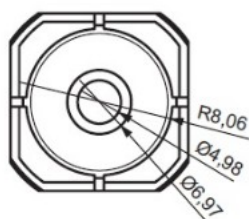

PRODUCT SHEET

Description:

Click Button Panel Connector, Grey PC, Female, 20,5x20,5mm, No Screws. To be fixed W/Screw or by Glue, Max Pull Out Load, 5 Kg.pr. Clip,10mm Panel Distance, \varnothing 5mm Screw Hole

Item number:

11.05.819-5

Units	Box	Carton	HS Code	Barcode
Pcs.	5000	10000	3926909790	 5704866484527

Female

SISO A/S

Mileparken 11
DK-2740 Skovlunde
Denmark
VAT: DK 24786013

Phone +45 45 830 900

www.siso.dk
siso@siso.dk